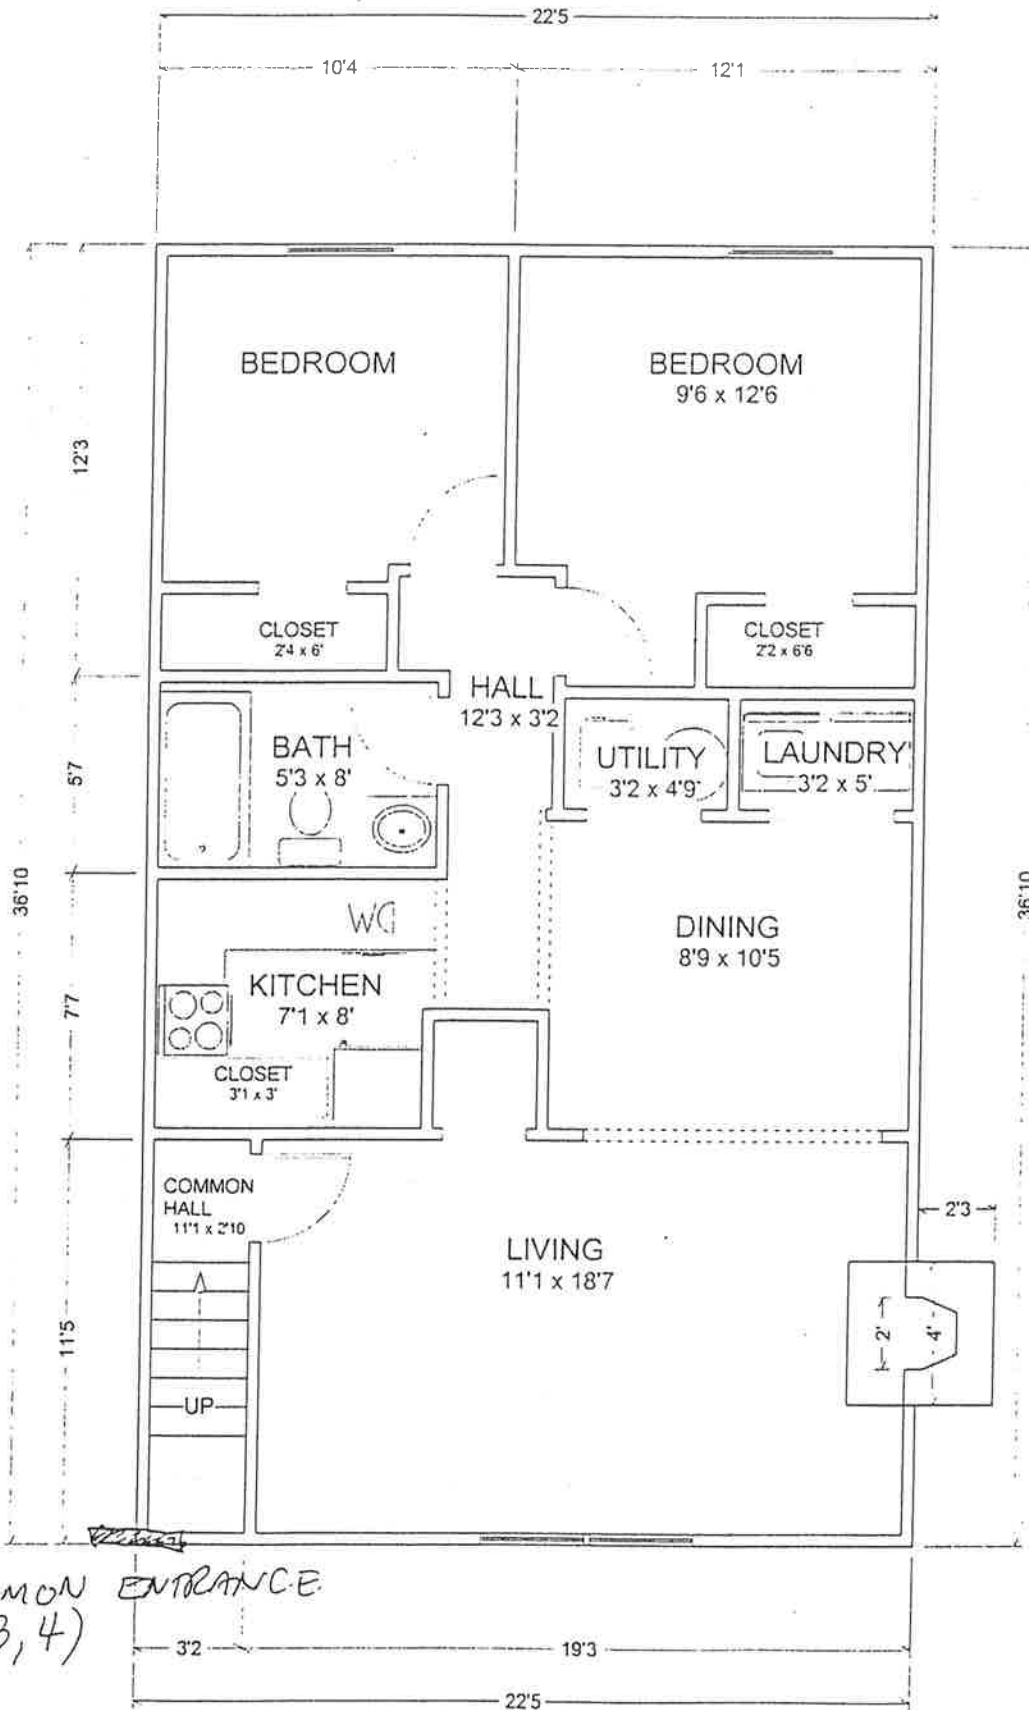

ENGLISH VILLAGE APARTMENTS 1348 - 1368 S. COFFMAN

4

End Unit with Fireplace IV

COMMON ENTRANCE
(3, 4)

LIVING AREA
825 sq ft