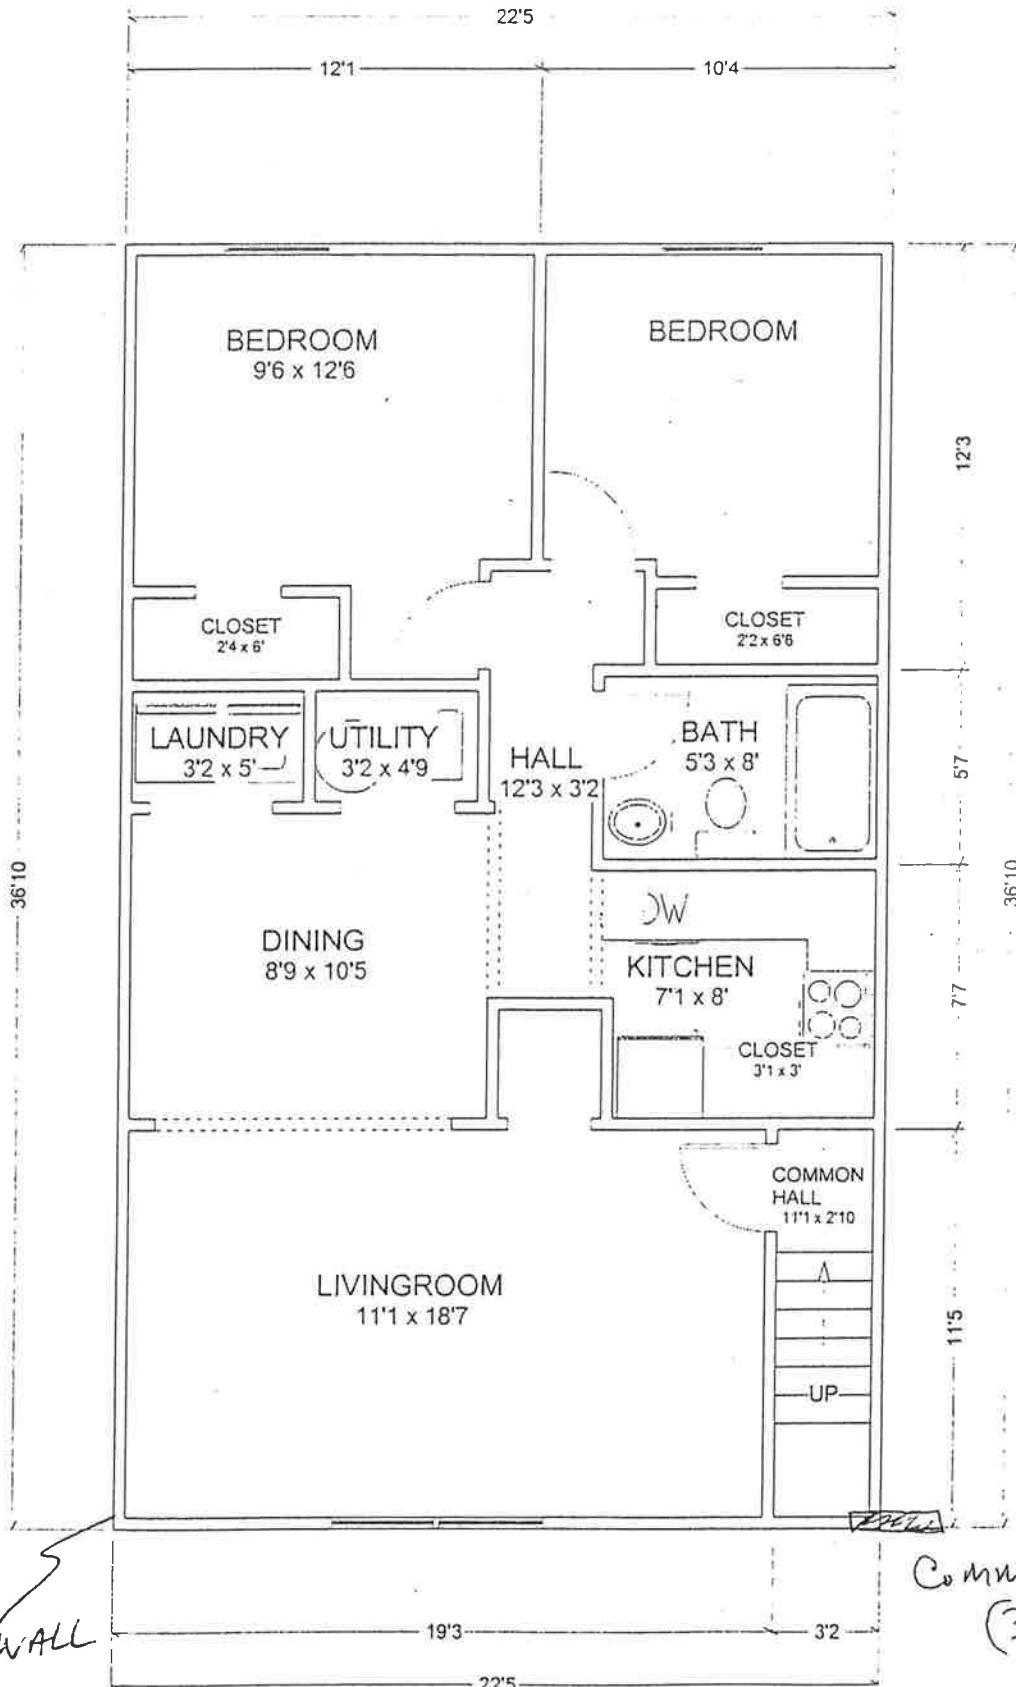

## 1348 - 1368 S. COFFMAN

Interior Unit - no fireplace

III

3

Common WALL  
(2,3)

Common ENTRANCE  
(3,4)

LIVING AREA  
825 sq ft