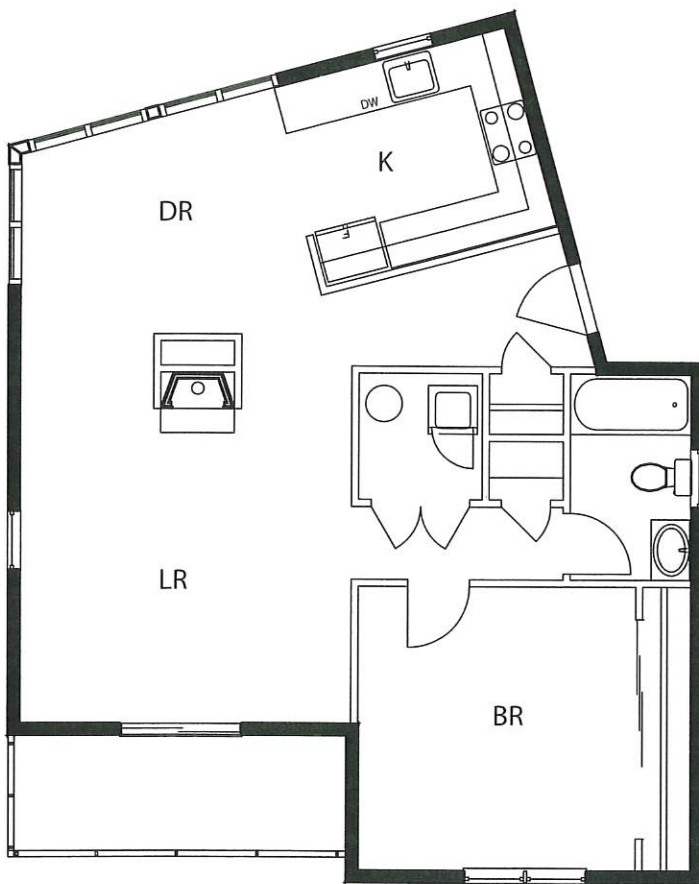

Thistle at UPTOWN 303.443.0007 X101

Uptown Broadway Apartments

North Broadway at Yarmouth

Unit B

1 Bedroom / Study
1.5 Bathroom
Flat
1,073 square feet

RENT

A Remarkable Property in a Landmark Location

Thistle at UPTOWN 303.443.0007 X101

Uptown Broadway Apartments

North Broadway at Yarmouth

Unit D

1 Bedroom
1 Bathroom
Flat
789 square feet

RENT

A Remarkable Property in a Landmark Location

Thistle at UPTOWN 303.443.0007 X101

Uptown Broadway Apartments