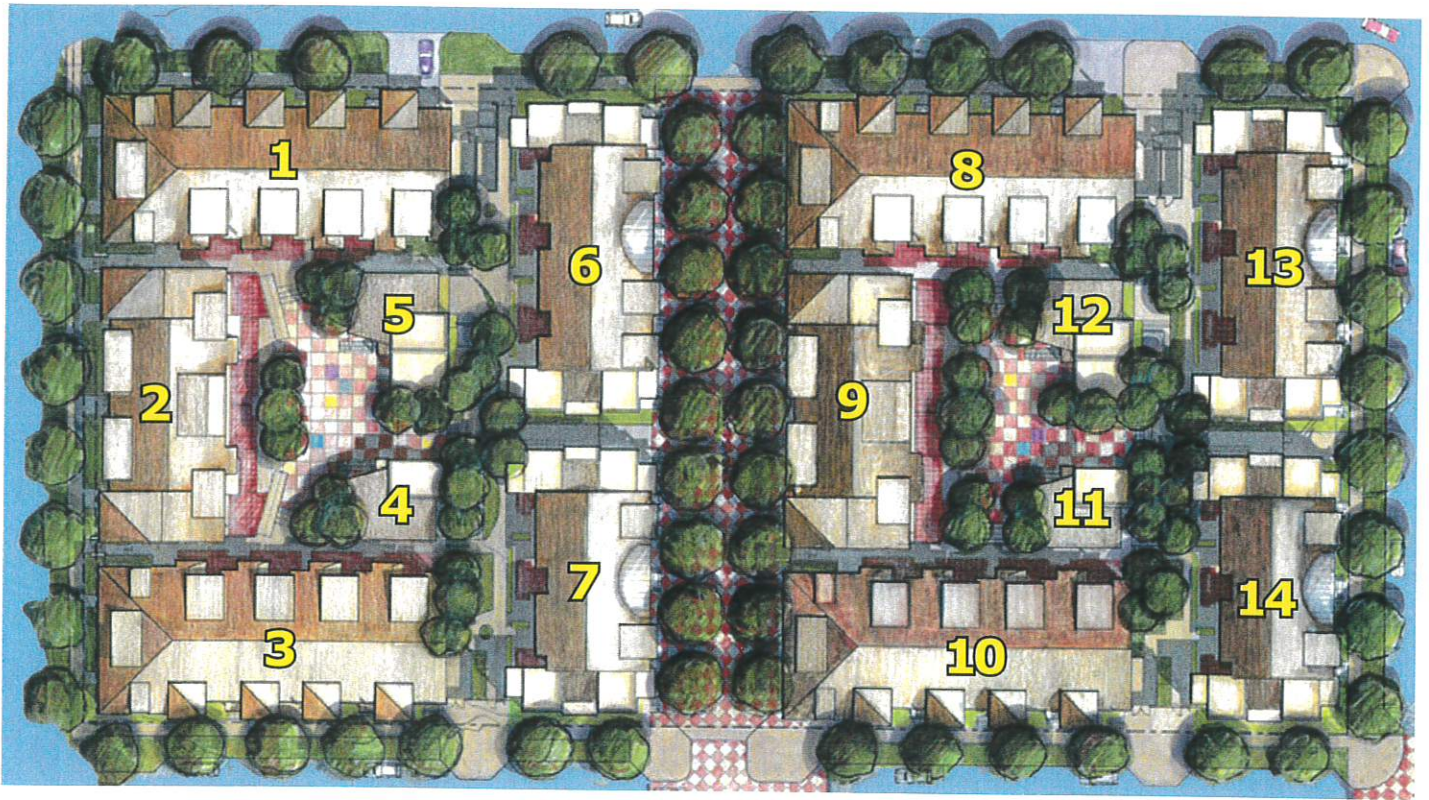

Uptown Broadway Apartments

North Broadway at Yarmouth

- | | | | |
|---|--|----|-----------------------------------|
| 1 | 4595 14th Street | 8 | 4565 14th Street |
| 2 | 1350 Yarmouth | 9 | 1340 Lara's Lane |
| 3 | 4590 13th Street | 10 | 4560 13th Street |
| 4 | 1345 Lara's Lane | 11 | 1335 Rosewood |
| 5 | 1355 Lara's Lane
(Clubhouse/Leasing Office) | 12 | 1365 Rosewood
(Fitness Center) |
| 6 | 1375 Lara's Lane | 13 | 1385 Rosewood |
| 7 | 1325 Lara's Lane | 14 | 1315 Rosewood |

A Remarkable Property in a Landmark Location

Thistle at UPTOWN 303.443.0007 X101

Uptown Broadway Apartments

North Broadway at Yarmouth

Unit A

1 Bedroom / Study
1.5 Bathroom
Flat
1,032 square feet

RENT

A Remarkable Property in a Landmark Location

Thistle at UPTOWN 303.443.0007 X101

Uptown Broadway Apartments

North Broadway at Yarmouth

Unit B

1 Bedroom / Study
1.5 Bathroom
Flat
1,073 square feet

RENT

A Remarkable Property in a Landmark Location

Thistle at UPTOWN 303.443.0007 X101

Uptown Broadway Apartments

North Broadway at Yarmouth

Unit D

1 Bedroom
1 Bathroom
Flat
789 square feet

RENT

A Remarkable Property in a Landmark Location

Thistle at UPTOWN 303.443.0007 X101

Uptown Broadway Apartments