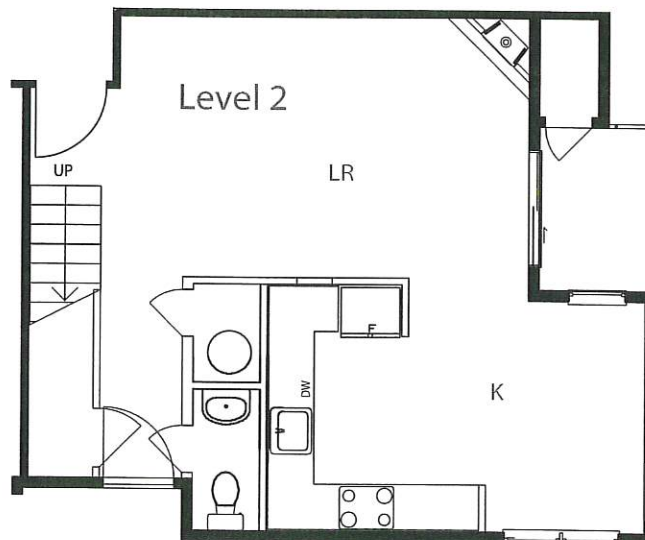

Unit F

1 Bedroom
1.5 Bathroom
Loft
955 square feet

RENT

A Remarkable Property in a Landmark Location

Thistle at UPTOWN 303.443.0007 X101

Uptown Broadway Apartments

North Broadway at Yarmouth

Unit G

2 Bedroom
1.5 Bathroom
Townhome
1,086 square feet

RENT

A Remarkable Property in a Landmark Location

Thistle at UPTOWN 303.443.0007 X101

Uptown Broadway Apartments

North Broadway at Yarmouth

Unit H

1 Bedroom
1.5 Bathroom
Townhome
976 square feet