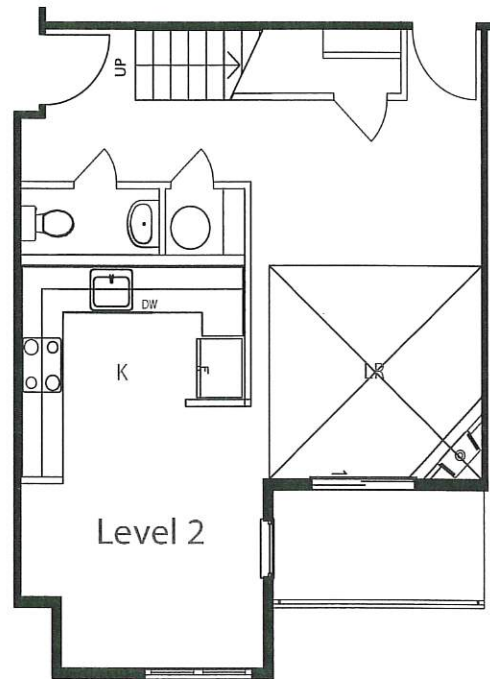

Uptown Broadway Apartments

North Broadway at Yarmouth

Unit D

1 Bedroom
1 Bathroom
Flat
789 square feet

RENT

A Remarkable Property in a Landmark Location

Thistle at UPTOWN 303.443.0007 X101

Uptown Broadway Apartments

North Broadway at Yarmouth

Unit E

1 Bedroom
1.5 Bathroom
Townhome
968 square feet

RENT

A Remarkable Property in a Landmark Location

Thistle at UPTOWN 303.443.0007 X101

Uptown Broadway Apartments

North Broadway at Yarmouth

Unit F

1 Bedroom
1.5 Bathroom
Loft
955 square feet

RENT

A Remarkable Property in a Landmark Location

Thistle at UPTOWN 303.443.0007 X101

Uptown Broadway Apartments

North Broadway at Yarmouth

Unit G