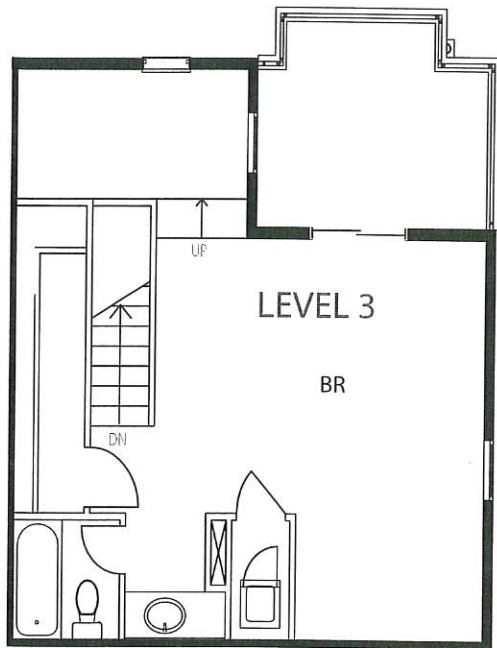

Unit F

1 Bedroom
1.5 Bathroom
Loft
955 square feet

RENT

A Remarkable Property in a Landmark Location

Thistle at UPTOWN 303.443.0007 X101

Uptown Broadway Apartments

North Broadway at Yarmouth

Unit G

2 Bedroom
1.5 Bathroom
Townhome
1,086 square feet

RENT

A Remarkable Property in a Landmark Location

Thistle at UPTOWN 303.443.0007 X101

Uptown Broadway Apartments

North Broadway at Yarmouth

Unit H

1 Bedroom
1.5 Bathroom
Townhome
976 square feet