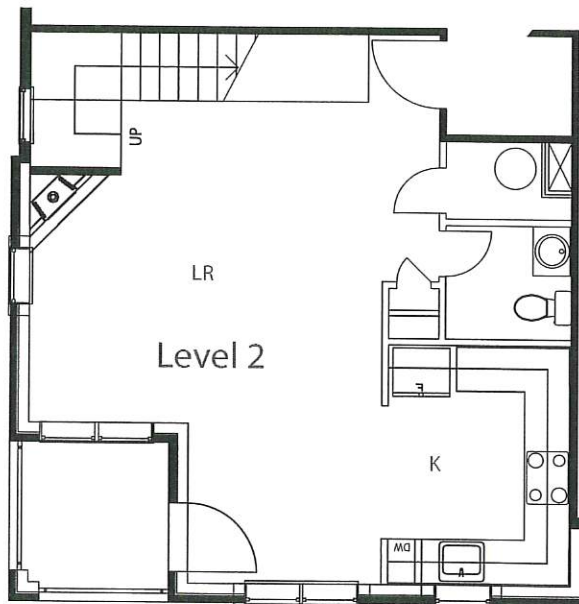

Uptown Broadway Apartments

North Broadway at Yarmouth

Unit D

1 Bedroom
1 Bathroom
Flat
789 square feet

RENT

A Remarkable Property in a Landmark Location

Thistle at UPTOWN 303.443.0007 X101

Uptown Broadway Apartments

North Broadway at Yarmouth

Unit E

1 Bedroom
1.5 Bathroom
Townhome
968 square feet

RENT

A Remarkable Property in a Landmark Location

Thistle at UPTOWN 303.443.0007 X101

Uptown Broadway Apartments

North Broadway at Yarmouth

Unit F

1 Bedroom
1.5 Bathroom
Loft
955 square feet

RENT

A Remarkable Property in a Landmark Location

Thistle at UPTOWN 303.443.0007 X101

Uptown Broadway Apartments

North Broadway at Yarmouth

Unit G