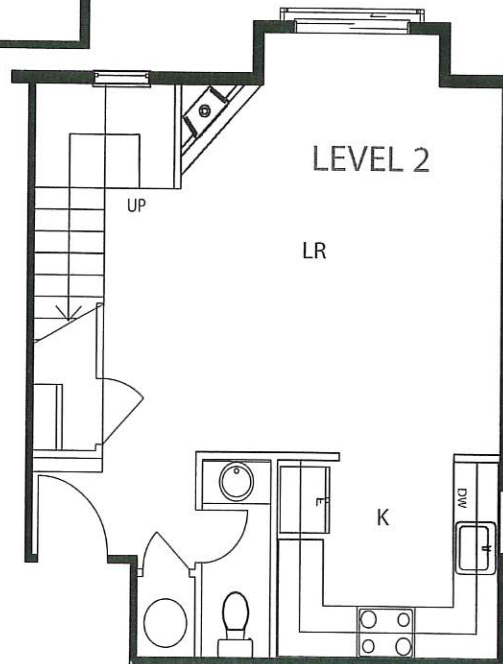

Unit F

1 Bedroom
1.5 Bathroom
Loft
955 square feet

RENT

A Remarkable Property in a Landmark Location

Thistle at UPTOWN 303.443.0007 X101

Uptown Broadway Apartments

North Broadway at Yarmouth

Unit G

2 Bedroom
1.5 Bathroom
Townhome
1,086 square feet

RENT

A Remarkable Property in a Landmark Location

Thistle at UPTOWN 303.443.0007 X101

Uptown Broadway Apartments

North Broadway at Yarmouth

Unit H

1 Bedroom
1.5 Bathroom
Townhome
976 square feet