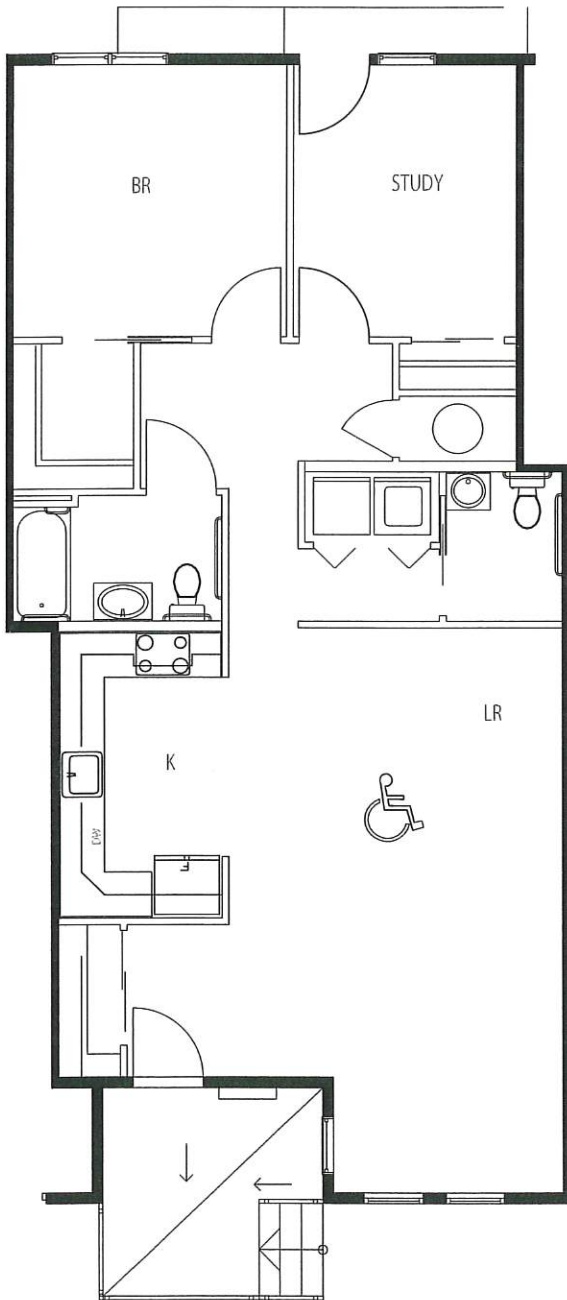

A Remarkable Property in a Landmark Location

Thistle at UPTOWN 303.443.0007 X101

Uptown Broadway Apartments

North Broadway at Yarmouth

Unit A

1 Bedroom / Study
1.5 Bathroom
Flat
1,032 square feet

RENT

A Remarkable Property in a Landmark Location

Thistle at UPTOWN 303.443.0007 X101

Uptown Broadway Apartments

North Broadway at Yarmouth

Unit B

1 Bedroom / Study
1.5 Bathroom
Flat
1,073 square feet

RENT

A Remarkable Property in a Landmark Location

Thistle at UPTOWN 303.443.0007 X101

Uptown Broadway Apartments

North Broadway at Yarmouth

Unit D

1 Bedroom
1 Bathroom
Flat
789 square feet

RENT

A Remarkable Property in a Landmark Location

Thistle at UPTOWN 303.443.0007 X101

Uptown Broadway Apartments