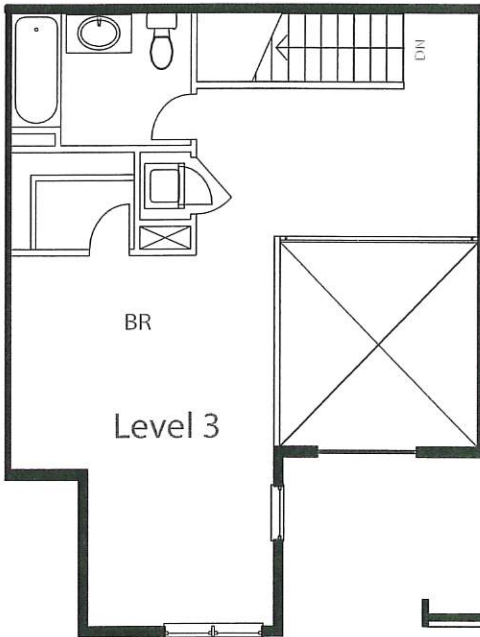

Uptown Broadway Apartments

North Broadway at Yarmouth

Unit D

1 Bedroom
1 Bathroom
Flat
789 square feet

RENT

A Remarkable Property in a Landmark Location

Thistle at UPTOWN 303.443.0007 X101

Uptown Broadway Apartments

North Broadway at Yarmouth

Unit E

1 Bedroom
1.5 Bathroom
Townhome
968 square feet

RENT

A Remarkable Property in a Landmark Location

Thistle at UPTOWN 303.443.0007 X101

Uptown Broadway Apartments

North Broadway at Yarmouth

Unit F

1 Bedroom
1.5 Bathroom
Loft
955 square feet

RENT

A Remarkable Property in a Landmark Location

Thistle at UPTOWN 303.443.0007 X101

Uptown Broadway Apartments

North Broadway at Yarmouth

Unit G