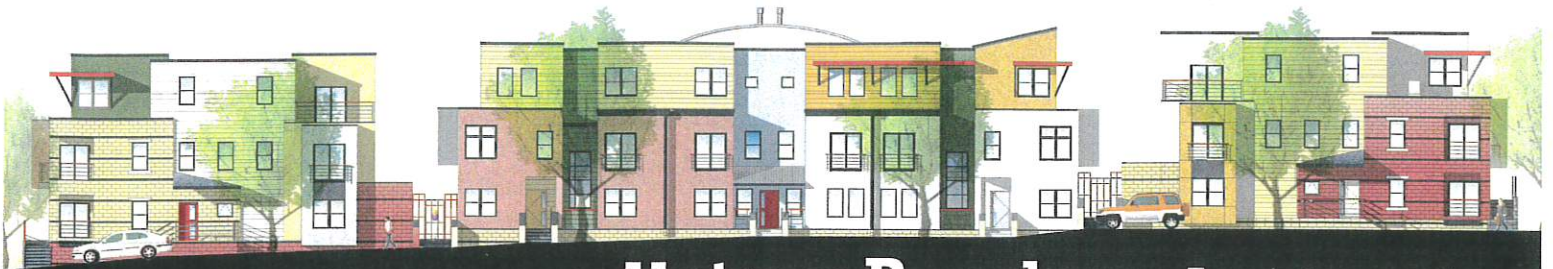

Uptown Broadway Apartments

North Broadway at Yarmouth

- | | | | |
|---|--|----|-----------------------------------|
| 1 | 4595 14th Street | 8 | 4565 14th Street |
| 2 | 1350 Yarmouth | 9 | 1340 Lara's Lane |
| 3 | 4590 13th Street | 10 | 4560 13th Street |
| 4 | 1345 Lara's Lane | 11 | 1335 Rosewood |
| 5 | 1355 Lara's Lane
(Clubhouse/Leasing Office) | 12 | 1365 Rosewood
(Fitness Center) |
| 6 | 1375 Lara's Lane | 13 | 1385 Rosewood |
| 7 | 1325 Lara's Lane | 14 | 1315 Rosewood |

A Remarkable Property in a Landmark Location

Thistle at UPTOWN 303.443.0007 X101

Uptown Broadway Apartments

North Broadway at Yarmouth

Unit A

1 Bedroom / Study
1.5 Bathroom
Flat
1,032 square feet

RENT

A Remarkable Property in a Landmark Location

Thistle at UPTOWN 303.443.0007 X101

Uptown Broadway Apartments

North Broadway at Yarmouth

Unit B

1 Bedroom / Study
1.5 Bathroom
Flat
1,073 square feet

RENT

A Remarkable Property in a Landmark Location

Thistle at UPTOWN 303.443.0007 X101

Uptown Broadway Apartments

North Broadway at Yarmouth

Unit D

1 Bedroom
1 Bathroom
Flat
789 square feet

RENT

A Remarkable Property in a Landmark Location

Thistle at UPTOWN 303.443.0007 X101

Uptown Broadway Apartments