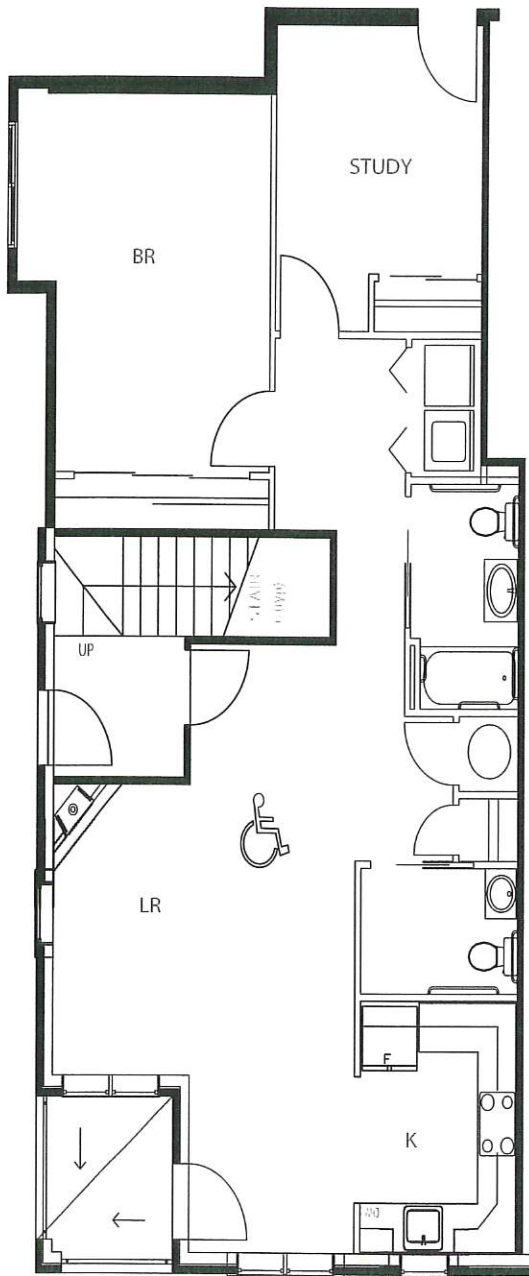

Uptown Broadway Apartments

North Broadway at Yarmouth

- | | | | |
|---|--|----|-----------------------------------|
| 1 | 4595 14th Street | 8 | 4565 14th Street |
| 2 | 1350 Yarmouth | 9 | 1340 Lara's Lane |
| 3 | 4590 13th Street | 10 | 4560 13th Street |
| 4 | 1345 Lara's Lane | 11 | 1335 Rosewood |
| 5 | 1355 Lara's Lane
(Clubhouse/Leasing Office) | 12 | 1365 Rosewood
(Fitness Center) |
| 6 | 1375 Lara's Lane | 13 | 1385 Rosewood |
| 7 | 1325 Lara's Lane | 14 | 1315 Rosewood |

A Remarkable Property in a Landmark Location

Thistle at UPTOWN 303.443.0007 X101

Uptown Broadway Apartments

North Broadway at Yarmouth

Unit A

1 Bedroom / Study
1.5 Bathroom
Flat
1,032 square feet

RENT

A Remarkable Property in a Landmark Location

Thistle at UPTOWN 303.443.0007 X101

Uptown Broadway Apartments

North Broadway at Yarmouth

Unit B

1 Bedroom / Study
1.5 Bathroom
Flat
1,073 square feet

RENT

A Remarkable Property in a Landmark Location

Thistle at UPTOWN 303.443.0007 X101

Uptown Broadway Apartments

North Broadway at Yarmouth

Unit D

1 Bedroom
1 Bathroom
Flat
789 square feet

RENT

A Remarkable Property in a Landmark Location

Thistle at UPTOWN 303.443.0007 X101

Uptown Broadway Apartments